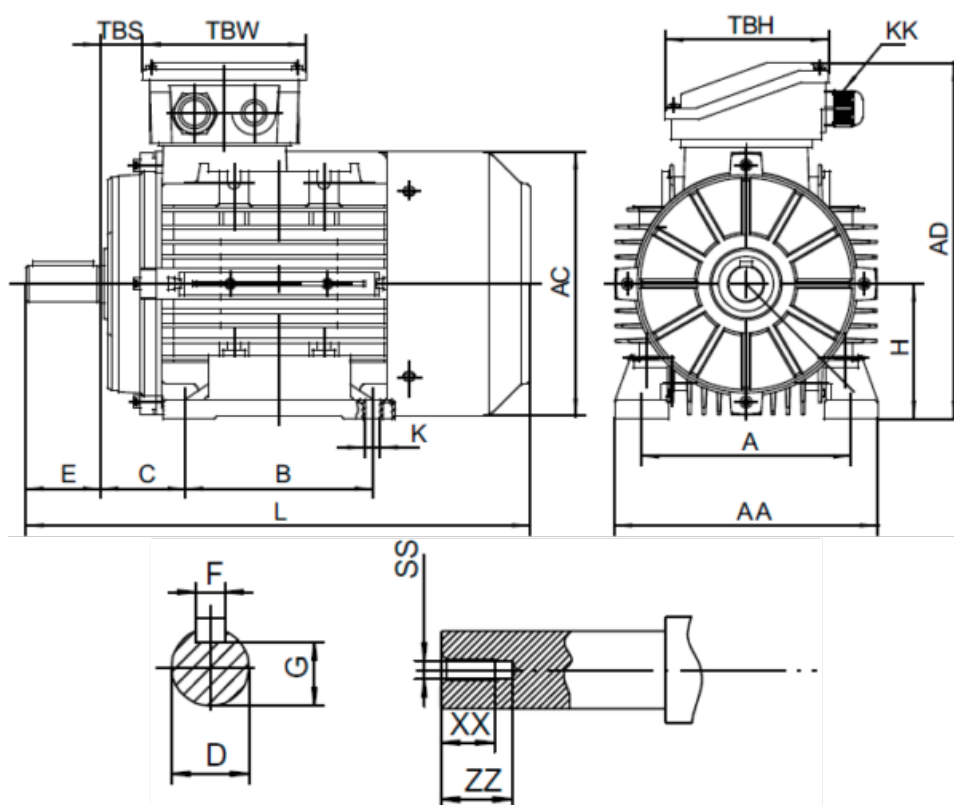

Data Sheet

Article number: 2518011004220140

Description: Kleedrive T3A 132M3-4 11.0kw 1400 rpm UL/CSA
3x400/690V 50 HZ IP55 B3 Eff=91,4%

Measures

A = 216	F = 10	TBW = 118
AA = 260	G = 33	XX = 28
AC = Ø261	H = 132	ZZ = 37
AD = 323	KK = -	
B = 178	L = 498	
C = 89	SS = M12	
D = Ø38	TBH = 118	
E = 80	TBS = 36.5	